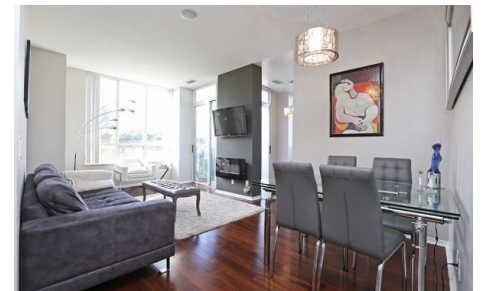

## WELCOME TO 330 RED MAPLE ROAD, SUITE 104

2 bedrooms | 2 bathrooms | 900 sq.ft. | 1 garages

\$ 2,000 Condominium

Have you been searching the Internet for that perfect home? This interactive presentation has been made available by the listing agent to help you get a feel for this property and help you determine if this home could be the one! Enjoy the presentation. When you've completed the tour, feel free to contact your Realtor with any questions or to arrange a showing.