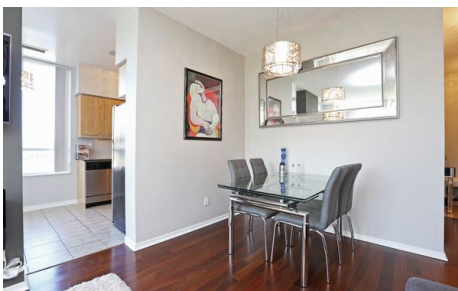

## WELCOME TO 330 RED MAPLE ROAD, SUITE 104

2 bedrooms | 2 bathrooms | 900 sq.ft. | 1 garages

\$ 2,000 Condominium

Have you been searching the Internet for that perfect home? This interactive presentation has been made available by the listing agent to help you get a feel for this property and help you determine if this home could be the one! Enjoy the presentation. When you've completed the tour, feel free to contact your Realtor with any questions or to arrange a showing.