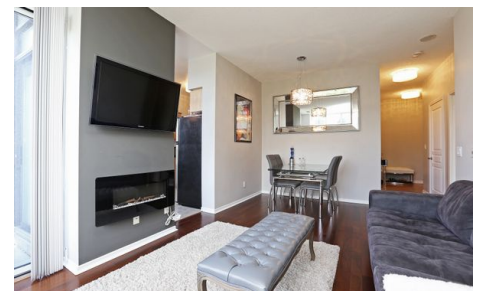

## WELCOME TO 330 RED MAPLE ROAD, SUITE 104

2 bedrooms | 2 bathrooms | 900 sq.ft. | 1 garages

\$ 2,000 Condominium

Have you been searching the Internet for that perfect home? This interactive presentation has been made available by the listing agent to help you get a feel for this property and help you determine if this home could be the one! Enjoy the presentation. When you've completed the tour, feel free to contact your Realtor with any questions or to arrange a showing.